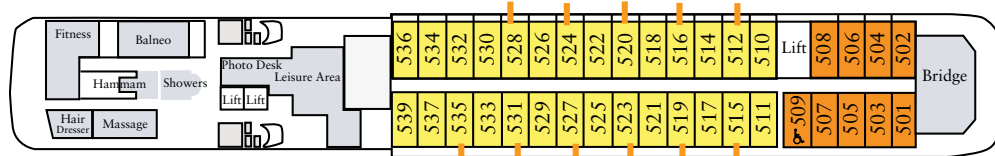

M.S. L'AUSTRAL

SHIP STATEROOM NUMBERS

- Category 1
- Category 2
- Category 3
- Category 4
- Deluxe Suite
- Category 5
- Category 6
- Category 7
- Category 8
- Owner's Suite

Deck 7, Sun Deck

Deck 6 Mahé Deck*

Deck 5 Bengale Deck*

Deck 4 Chandernagor Deck

Deck 3 Calicut Deck

Deck 2 Pondichery Deck

*Prestige Suites I and II, capacities to be advised.

|| Indicates one fixed Queen bed