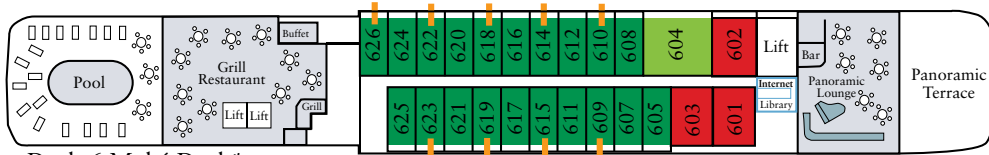

M.S. L'AUSTRAL

SHIP STATEROOM NUMBERS

- Category 1
- Category 2
- Category 3
- Category 4
- Deluxe Suite
- Category 5
- Category 6
- Category 7
- Category 8
- Owner's Suite

Deck 7, Sun Deck

Deck 6 Mahé Deck*

Deck 5 Bengale Deck*

Deck 4 Chandernagor Deck

Deck 3 Calicut Deck

Deck 2 Pondichery Deck

*Prestige Suites I and II, capacities to be advised.

|| Indicates one fixed Queen bed