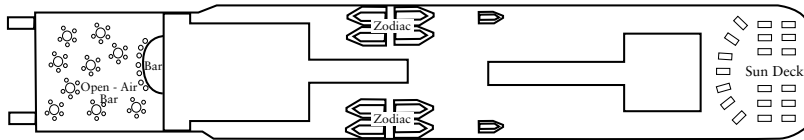

M.S. L'AUSTRAL

SHIP STATEROOM NUMBERS

- Category 1
- Category 2
- Category 3
- Category 4
- Deluxe Suite
- Category 5
- Category 6
- Category 7
- Category 8
- Owner's Suite

Deck 7, Sun Deck

Deck 6 Mahé Deck*

Deck 5 Bengale Deck*

Deck 4 Chandernagor Deck

Deck 3 Calicut Deck

Deck 2 Pondichery Deck

*Prestige Suites I and II, capacities to be advised.

|| Indicates one fixed Queen bed