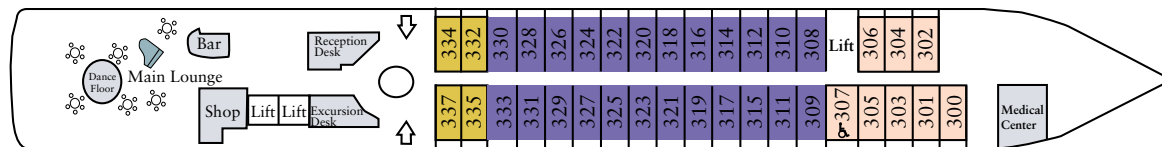

M.S. L'AUSTRAL

SHIP STATEROOM NUMBERS

- Category 1
- Category 2
- Category 3
- Category 4
- Deluxe Suite
- Category 5
- Category 6
- Category 7
- Category 8
- Owner's Suite

Deck 7, Sun Deck

Deck 6 Mahé Deck*

Deck 5 Bengale Deck*

Deck 4 Chandernagor Deck

Deck 3 Calicut Deck

Deck 2 Pondichery Deck

*Prestige Suites I and II, capacities to be advised.

|| Indicates one fixed Queen bed