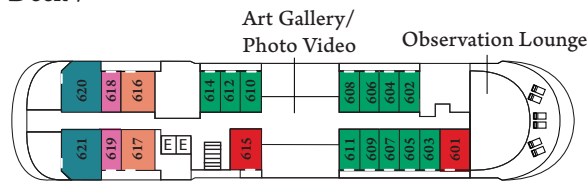

MV LE Laperouse

SHIP STATEROOM NUMBERS

- Category 8
- Category 7
- Category 6
- Category 5
- Category 4
- Category 3
- Category 2
- Category 1
- Deluxe Suite
- Privilege Suite
- Grand Deluxe
- Owner's Suite

Deck 7

- ↕ Convert to adjoining suites
- ♿ Modified accessible suites:
Feature a queen-size bed
(no twin option)
- ◇ Prestige Suites, Deck 5
capacities to be advised

Deck 6

Deck 5 ◇

Deck 4

Deck 3

Deck 2