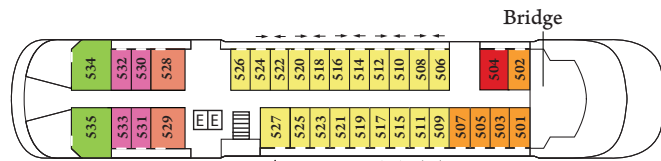

MV LE Laperouse

SHIP STATEROOM NUMBERS

- Category 8
- Category 7
- Category 6
- Category 5
- Category 4
- Category 3
- Category 2
- Category 1
- Deluxe Suite
- Privilege Suite
- Grand Deluxe
- Owner's Suite

Deck 7

- ↕ Convert to adjoining suites
- ♿ Modified accessible suites:
Feature a queen-size bed
(no twin option)
- ◇ Prestige Suites, Deck 5
capacities to be advised

Deck 6

Deck 5 ◇

Deck 4

Deck 3

Deck 2